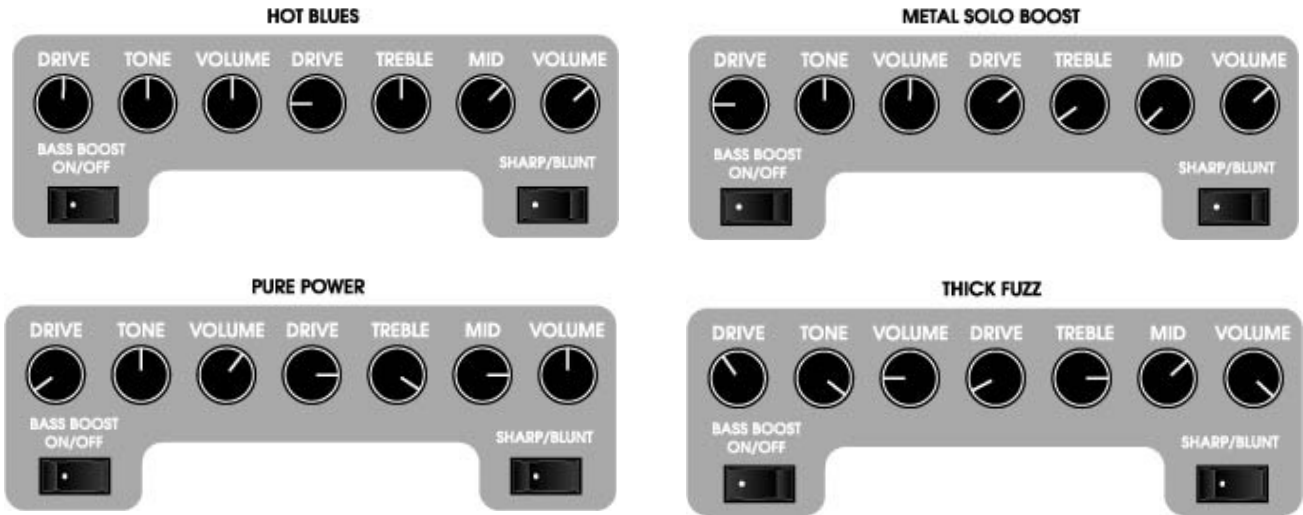

Jekyll & Hyde

Version 05/2010

Distortion:

Overdrive:

Combination Settings:

Internal Controls:

Power with either a 9V alkaline battery or 9VDC regulated power supply like the 1 SPOT.