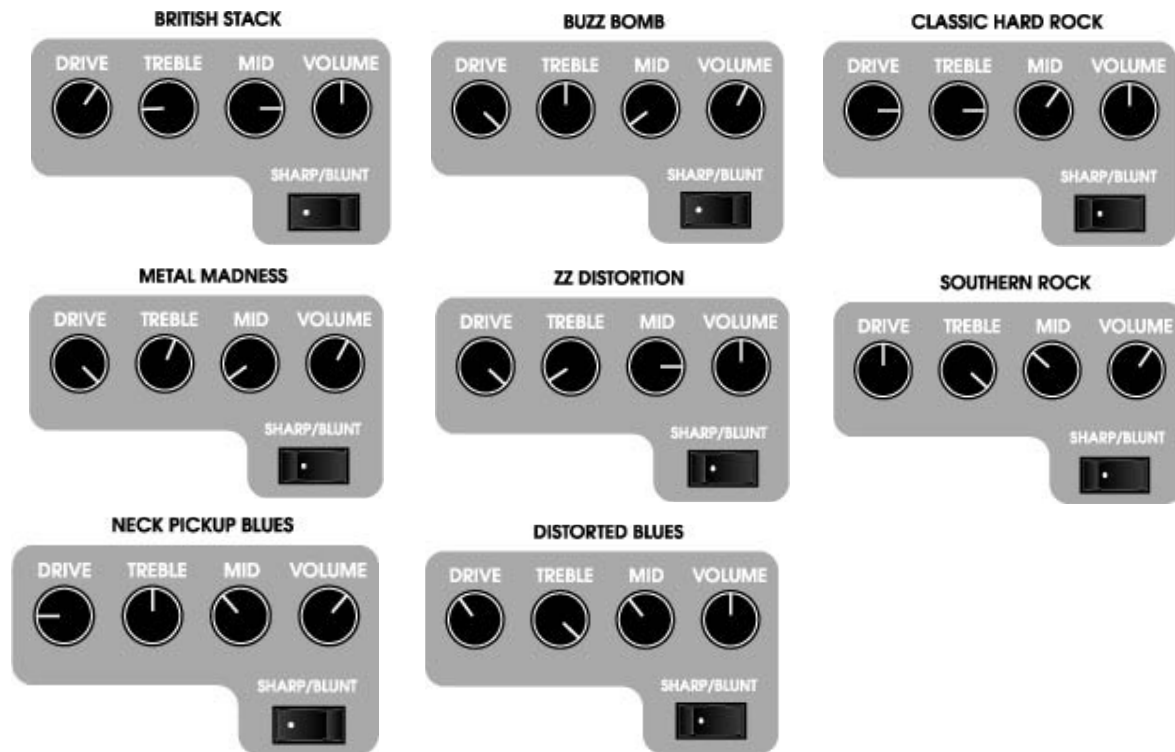

Jekyll & Hyde

Version 05/2010

Distortion:

Overdrive:

Combination Settings:

Internal Controls:

Power with either a 9V alkaline battery or 9VDC regulated power supply like the 1 SPOT.