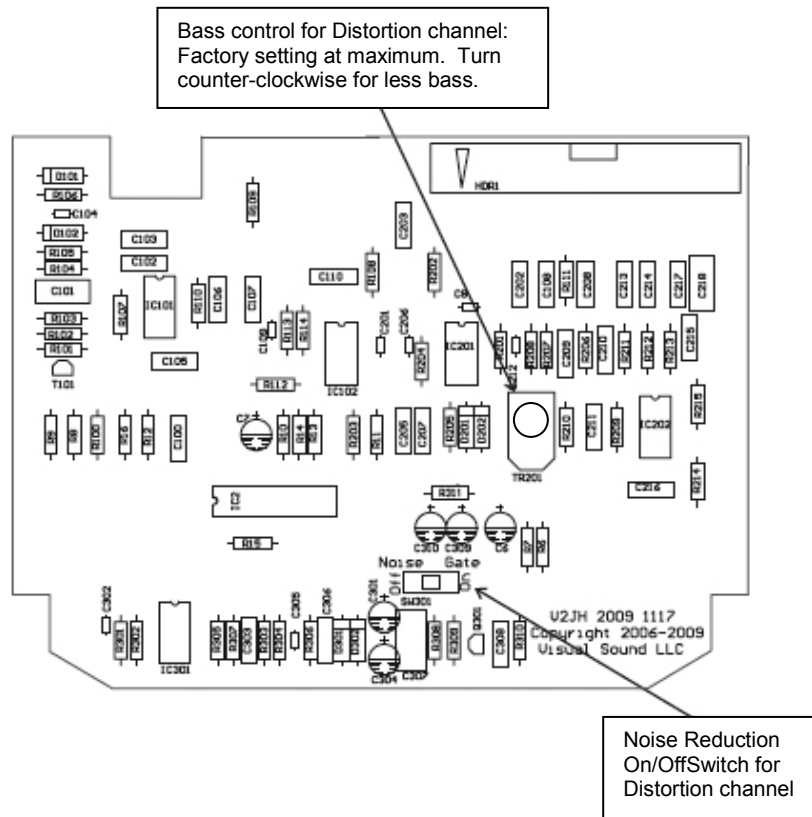

Jekyll & Hyde

Version 05/2010

Distortion:

Overdrive:

Combination Settings:

Internal Controls:

Power with either a 9V alkaline battery or 9VDC regulated power supply like the 1 SPOT.