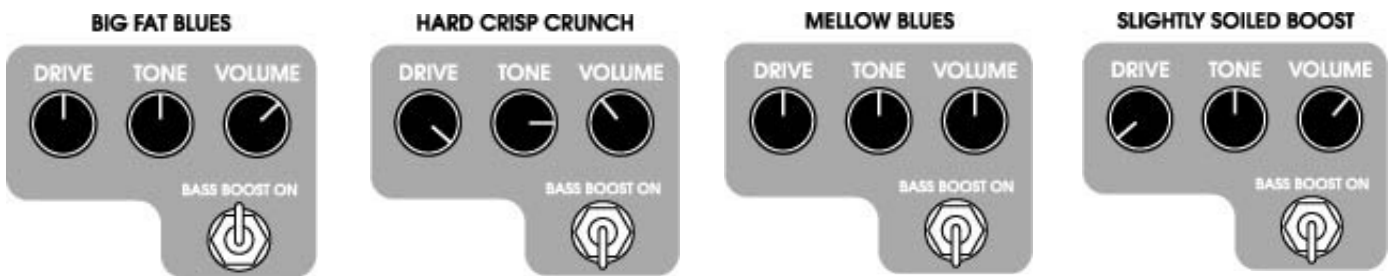

Route 808

Version 05/2010

One of the great things about the new V2 Series of pedals is that you can now get your favorite Visual Sound effects in single effect pedals... something that has long been requested by musicians. Everyone loves the Visual Sound overdrive in Jekyll & Hyde and Route 66. It is designed to improve on the sound of the TS-808 Tubescreamer, including a bass boost switch and far more output volume than the original. By popular demand, Visual Sound has finally made this great overdrive available in a single pedal.

Following are some settings to get you started:

Power with either a 9V alkaline battery or 9VDC regulated power supply like the 1 SPOT.