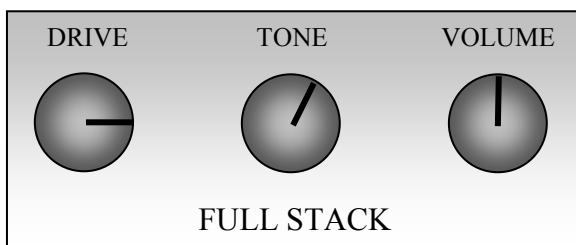

GarageTone™

Chainsaw Distortion

The GarageTone "Chainsaw" Distortion from Visual Sound is a unique and very musical distortion in contrast to its name. Sounding more like an expensive boutique distortion, the pedal is shockingly affordable. With big low-end and just the right amount of mids and highs, this creamy distortion will inspire you. Combine it with the GarageTone Drivetrain or V2 Route 808 pedal to get massive lead tones!

Here are some sample settings to get you started:

For product support, please contact Visual Sound at www.visualsound.net