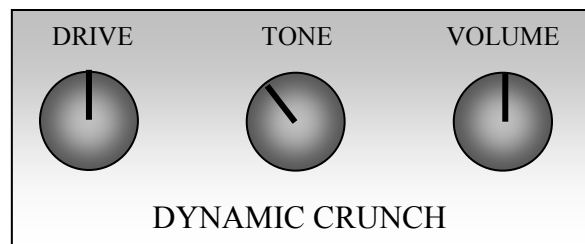

GarageTone™

Chainsaw Distortion

The GarageTone "Chainsaw" Distortion from Visual Sound is a unique and very musical distortion in contrast to its name. Sounding more like an expensive boutique distortion, the pedal is shockingly affordable. With big low-end and just the right amount of mids and highs, this creamy distortion will inspire you. Combine it with the GarageTone Drivetrain or V2 Route 808 pedal to get massive lead tones!

Here are some sample settings to get you started:

For product support, please contact Visual Sound at www.visualsound.net