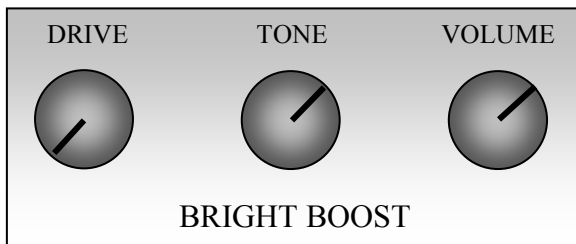

GarageTone™

Chainsaw Distortion

The GarageTone "Chainsaw" Distortion from Visual Sound is a unique and very musical distortion in contrast to its name. Sounding more like an expensive boutique distortion, the pedal is shockingly affordable. With big low-end and just the right amount of mids and highs, this creamy distortion will inspire you. Combine it with the GarageTone Drivetrain or V2 Route 808 pedal to get massive lead tones!

Here are some sample settings to get you started:

For product support, please contact Visual Sound at www.visualsound.net