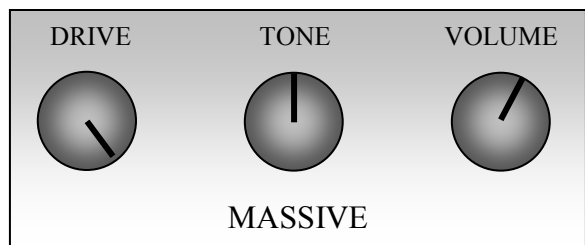

GarageTone™

Chainsaw Distortion

The GarageTone "Chainsaw" Distortion from Visual Sound is a unique and very musical distortion in contrast to its name. Sounding more like an expensive boutique distortion, the pedal is shockingly affordable. With big low-end and just the right amount of mids and highs, this creamy distortion will inspire you. Combine it with the GarageTone Drivetrain or V2 Route 808 pedal to get massive lead tones!

Here are some sample settings to get you started:

For product support, please contact Visual Sound at www.visualsound.net