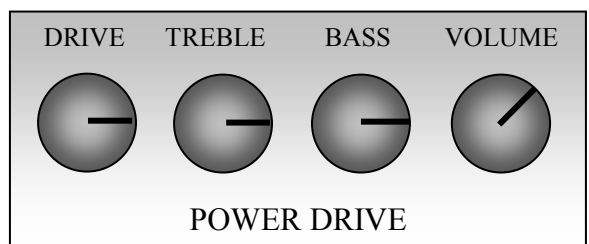

GarageTone™

Drivetrain Overdrive

Originally designed by Bob Weil in cooperation with Joe Naylor for Reverend Guitars (www.reverendguitars.com) back in 2000, the Reverend Drivetrain has become somewhat of a legend. Now, Visual Sound has repackaged and updated the Drivetrain II as part of the new GarageTone series of pedals, but at a price that any working musician can easily afford. With separate Bass and Treble controls, the GarageTone Drivetrain is one of the best sounding and most versatile overdrive pedals around.

Here are some sample settings to get you started:

For product support, please contact Visual Sound at www.visualsound.net