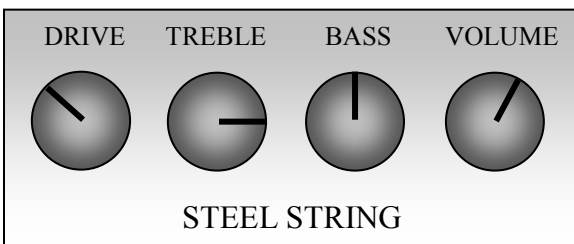

GarageTone™

Drivetrain Overdrive

Originally designed by Bob Weil in cooperation with Joe Naylor for Reverend Guitars (www.reverendguitars.com) back in 2000, the Reverend Drivetrain has become somewhat of a legend. Now, Visual Sound has repackaged and updated the Drivetrain II as part of the new GarageTone series of pedals, but at a price that any working musician can easily afford. With separate Bass and Treble controls, the GarageTone Drivetrain is one of the best sounding and most versatile overdrive pedals around.

Here are some sample settings to get you started:

For product support, please contact Visual Sound at www.visualsound.net