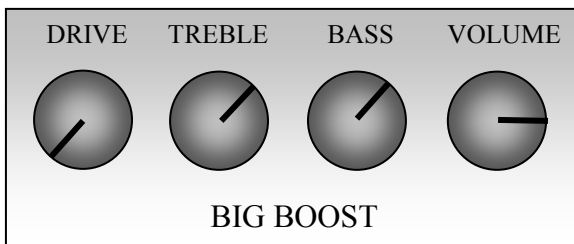

GarageTone™

Drivetrain Overdrive

Originally designed by Bob Weil in cooperation with Joe Naylor for Reverend Guitars (www.reverendguitars.com) back in 2000, the Reverend Drivetrain has become somewhat of a legend. Now, Visual Sound has repackaged and updated the Drivetrain II as part of the new GarageTone series of pedals, but at a price that any working musician can easily afford. With separate Bass and Treble controls, the GarageTone Drivetrain is one of the best sounding and most versatile overdrive pedals around.

Here are some sample settings to get you started:

For product support, please contact Visual Sound at www.visualsound.net