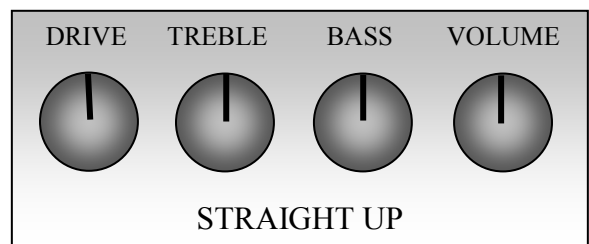

GarageTone™

Drivetrain Overdrive

Originally designed by Bob Weil in cooperation with Joe Naylor for Reverend Guitars (www.reverendguitars.com) back in 2000, the Reverend Drivetrain has become somewhat of a legend. Now, Visual Sound has repackaged and updated the Drivetrain II as part of the new GarageTone series of pedals, but at a price that any working musician can easily afford. With separate Bass and Treble controls, the GarageTone Drivetrain is one of the best sounding and most versatile overdrive pedals around.

Here are some sample settings to get you started:

For product support, please contact Visual Sound at www.visualsound.net